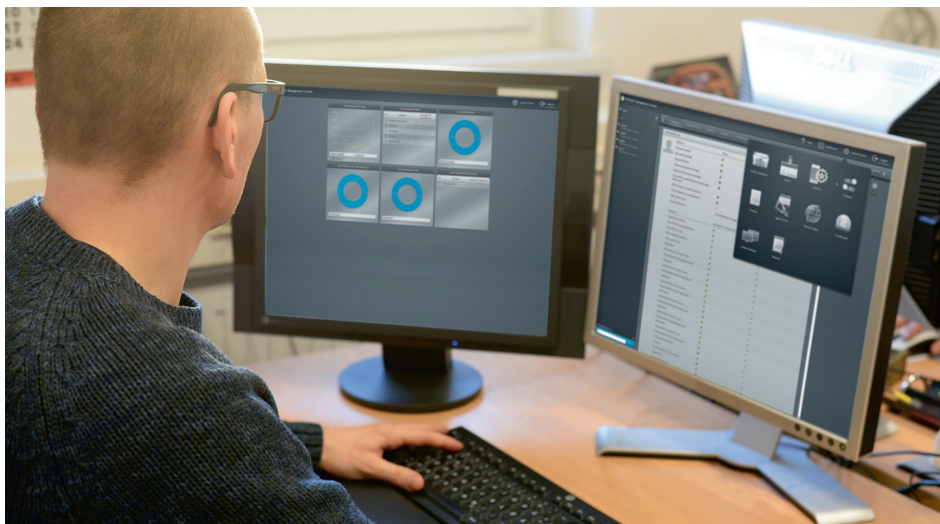

The on-premises software includes all the tools required for successful enterprise mobility; mobile device management, mobile application management and mobile content management, and can be fully integrated into the Windows backend. IT administrators continue to work with their known systems, Active Directory groups and Windows privileges, and users can access network drives, SharePoint and intranet pages directly from their mobile devices.

Cortado Mobile Solutions follows the philosophy that working natively delivers the highest levels of user acceptance. So Cortado's enterprise mobility solution fully supports native app management and instead of focusing on separate storage when it comes to file sharing, enables a direct connection to the corporate network. The result is a significant increase in productivity for mobile employees, improved collaboration among teams as well as convenient management for the IT department.

Cortado's enterprise mobility solution is developed and tested at its headquarters in Berlin, Germany. Also experts in offices in the United States, UK, Australia and Japan, highly-qualified consultants at our Berlin location as well as a trained, worldwide network of channel partners provide presence and support to local customers throughout the world.

Cortado Corporate Server's Management Console allows IT administrators to manage devices, users and applications as well as all the user rights, policies, profiles, certificates and security settings relevant to accessing the corporate network.

Cortado Corporate Server in Use

Pharmaceuticals: Thanks to the Cortado Management Console, administrators can instantly push e-mail accounts as well as Wi-Fi and VPN settings to the mobile devices of new research staff.

Oversee Branch Offices: New smartphones and tablets can be procured locally and still be remotely set up and securely integrated. Cortado Corporate Server pushes the required business apps directly to the devices.

Retail: The project manager photographs a part of a presentation for a new product with his smartphone camera. Thanks to intelligent synchronization it is saved immediately as an encrypted PDF file in the project folder and available for all other team members.

Government: Officials can work on the go within a secure native container. This includes the native e-mail app, secure on-premise file sharing, a secure browser and much more.

Insurance: Need assessments can be carried out onsite with customers via an intranet application in a secure browser, and the result displayed in a customer-friendly format on a tablet, saved as a PDF or printed.

IT: Thanks to managed open in and per app VPN, administrators can be sure that

only secure apps are in use in their environment. With remote partial or full wipe, intervention in due time is possible in case a device is lost, stolen or misused. **Construction:** Managers save large documents such as blueprints to a project folder via drag & drop with their notebook. Project teams access the latest documents with their mobile devices, directly on construction sites.

Executive Management: A CEO can retrieve the latest database reports with the most up-to-date numbers on the way to a board meeting.