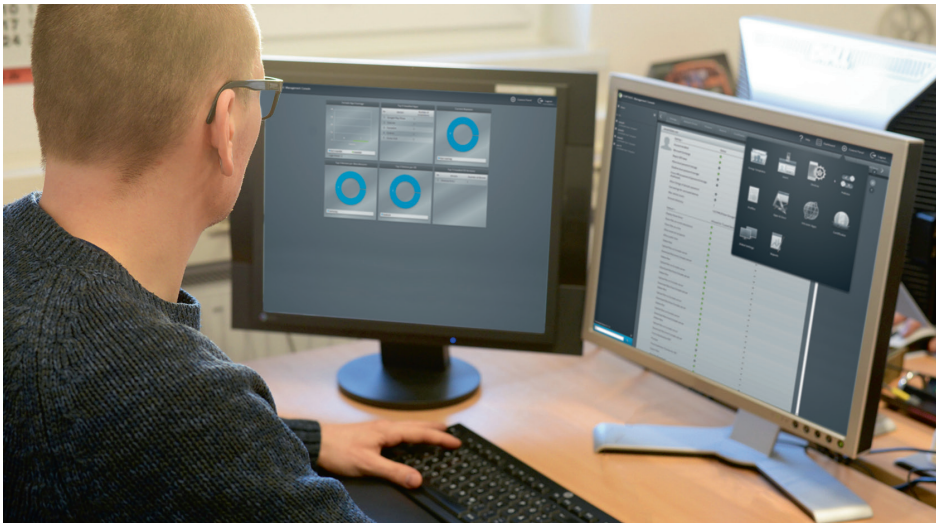

The on-premises software includes all the tools required for successful enterprise mobility; mobile device management, mobile application management and mobile content management, and can be fully integrated into the Windows backend. IT administrators continue to work with their known systems, Active Directory groups and Windows privileges, and users can access network drives, SharePoint and intranet pages directly from their mobile devices.

Cortado Mobile Solutions follows the philosophy that working natively delivers the highest levels of user acceptance. So Cortado's enterprise mobility solution fully supports native app management and instead of focusing on separate storage when it comes to file sharing, enables a direct connection to the corporate network. The result is a significant increase in productivity for mobile employees, improved collaboration among teams as well as convenient management for the IT department.

Cortado's enterprise mobility solution is developed and tested at its headquarters in Berlin, Germany. Also experts in offices in the United States, UK, Australia and Japan, highly-qualified consultants at our Berlin location as well as a trained, worldwide network of channel partners provide presence and support to local customers throughout the world.

Cortado Corporate Server's Management Console allows IT administrators to manage devices, users and applications as well as all the user rights, policies, profiles, certificates and security settings relevant to accessing the corporate network.

Cortado Corporate Server in Use

Pharmaceuticals: Thanks to the Cortado Management Console, administrators can instantly push e-mail accounts as well as Wi-Fi and VPN settings to the mobile devices of new research staff.

Oversee Branch Offices: New smartphones and tablets can be procured locally and still be remotely set up and securely integrated. Cortado Corporate Server pushes the required business apps directly to the devices.

Retail: The project manager photographs a part of a presentation for a new product with his smartphone camera. Thanks to intelligent synchronization it is saved immediately as an encrypted PDF file in the project folder and available for all other team members.

Government: Officials can work on the go within a secure native container. This includes the native e-mail app, secure on-premise file sharing, a secure browser and much more.

Insurance: Need assessments can be carried out onsite with customers via an intranet application in a secure browser, and the result displayed in a customer-friendly format on a tablet, saved as a PDF or printed.

IT: Thanks to managed open in and per app VPN, administrators can be sure that

only secure apps are in use in their environment. With remote partial or full wipe, intervention in due time is possible in case a device is lost, stolen or misused.

Construction: Managers save large documents such as blueprints to a project folder via drag & drop with their notebook. Project teams access the latest documents with their mobile devices, directly on construction sites.

Executive Management: A CEO can retrieve the latest database reports with the most up-to-date numbers on the way to a board meeting.